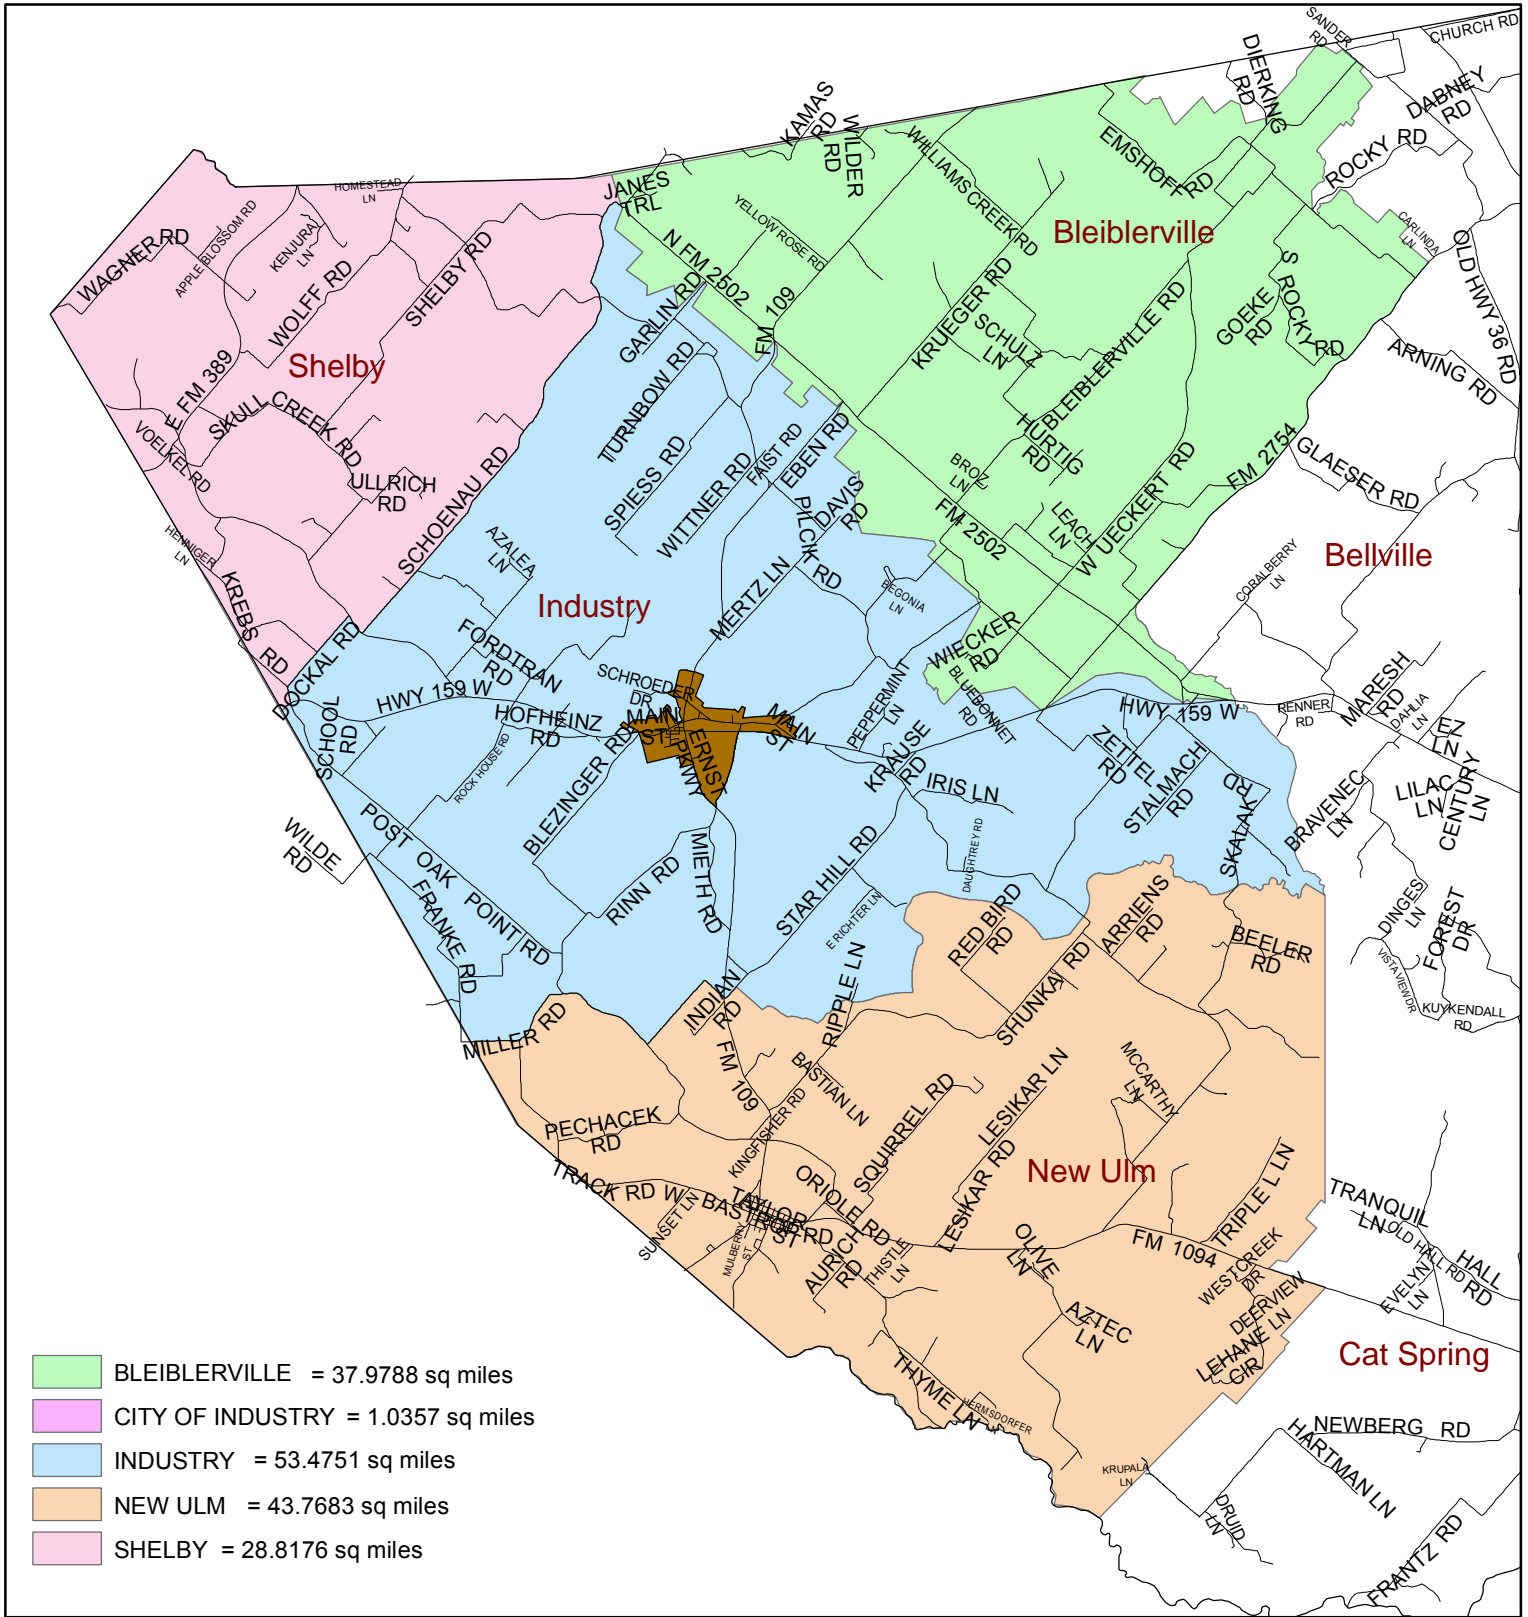

AUSTIN COUNTY WEST END ESNs

Date: 7/11/2013

Austin County, Texas

Copyright 2012 © ACECD

Austin County 911 provides this map 'as is' and assumes no liability for its accuracy or completeness. This is intended as a general representation only and is in no way intended to be used as survey grade information.